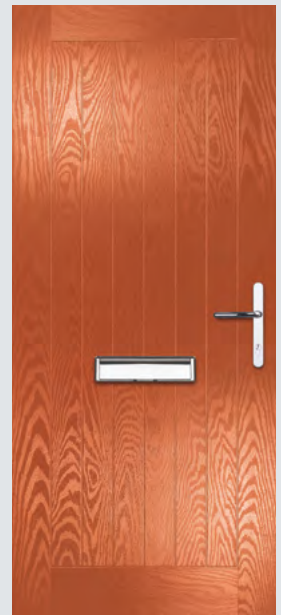

Farmhouse

The Farmhouse is a grooved, panelled blank style with a wide range of prepped designs from a Farmhouse solid to the ever in-demand Sunningdale Centre.

Available via special order with lead time of 3 months.

Glass Obscurity Options
Clear or Satin

Approved for internal applications only.

Classic. Secure. Safe.

Farmhouse
Single Top Centre

Farmhouse
Saunton Centre

Farmhouse
Sunningdale Centre

Farmhouse
Solid