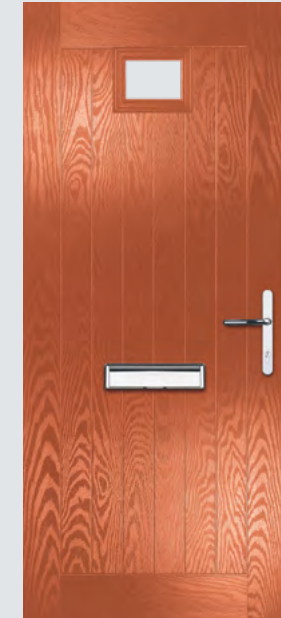

Farmhouse

The Farmhouse is a grooved, panelled blank style with a wide range of prepped designs from a Farmhouse solid to the ever in-demand Sunningdale Centre.

Available via special order with lead time of 3 months.

A minimum order will apply to contracts.

Door leaf height

Minimum	Maximum
1913mm	2013mm

Minimum door leaf width

Glazed	Solid
758mm	722mm

Maximum door leaf width

Glazed or Solid
914mm

Fire rated glass options from approved supplier.

Glass Obscurity Options
Clear or Satin

Approved for internal applications only.

Classic. Secure. Safe.

Farmhouse
Single Top Centre

Farmhouse
Saunton Centre

Farmhouse
Sunningdale Centre

Farmhouse
Solid