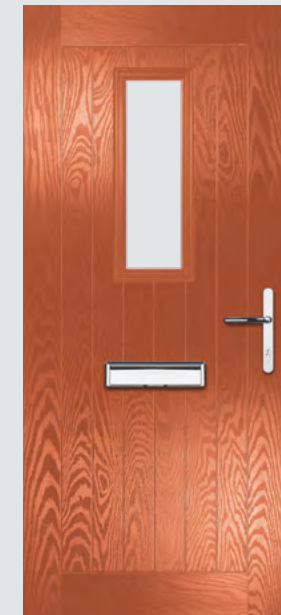

Farmhouse

The Farmhouse is a grooved, panelled blank style with a wide range of prepped designs from a Farmhouse solid to the ever in-demand Sunningdale Centre.

Available via special order with lead time of 3 months.

A minimum order will apply to contracts.

Door leaf height

Minimum	Maximum
1913mm	2013mm

Minimum door leaf width

Glazed	Solid
758mm	722mm

Maximum door leaf width

Glazed or Solid
914mm

Fire rated glass options from approved supplier.

Glass Obscurity Options
Clear or Satin

Approved for internal applications only.

Classic. Secure. Safe.

Farmhouse
Single Top Centre

Farmhouse
Saunton Centre

Farmhouse
Sunningdale Centre

Farmhouse
Solid