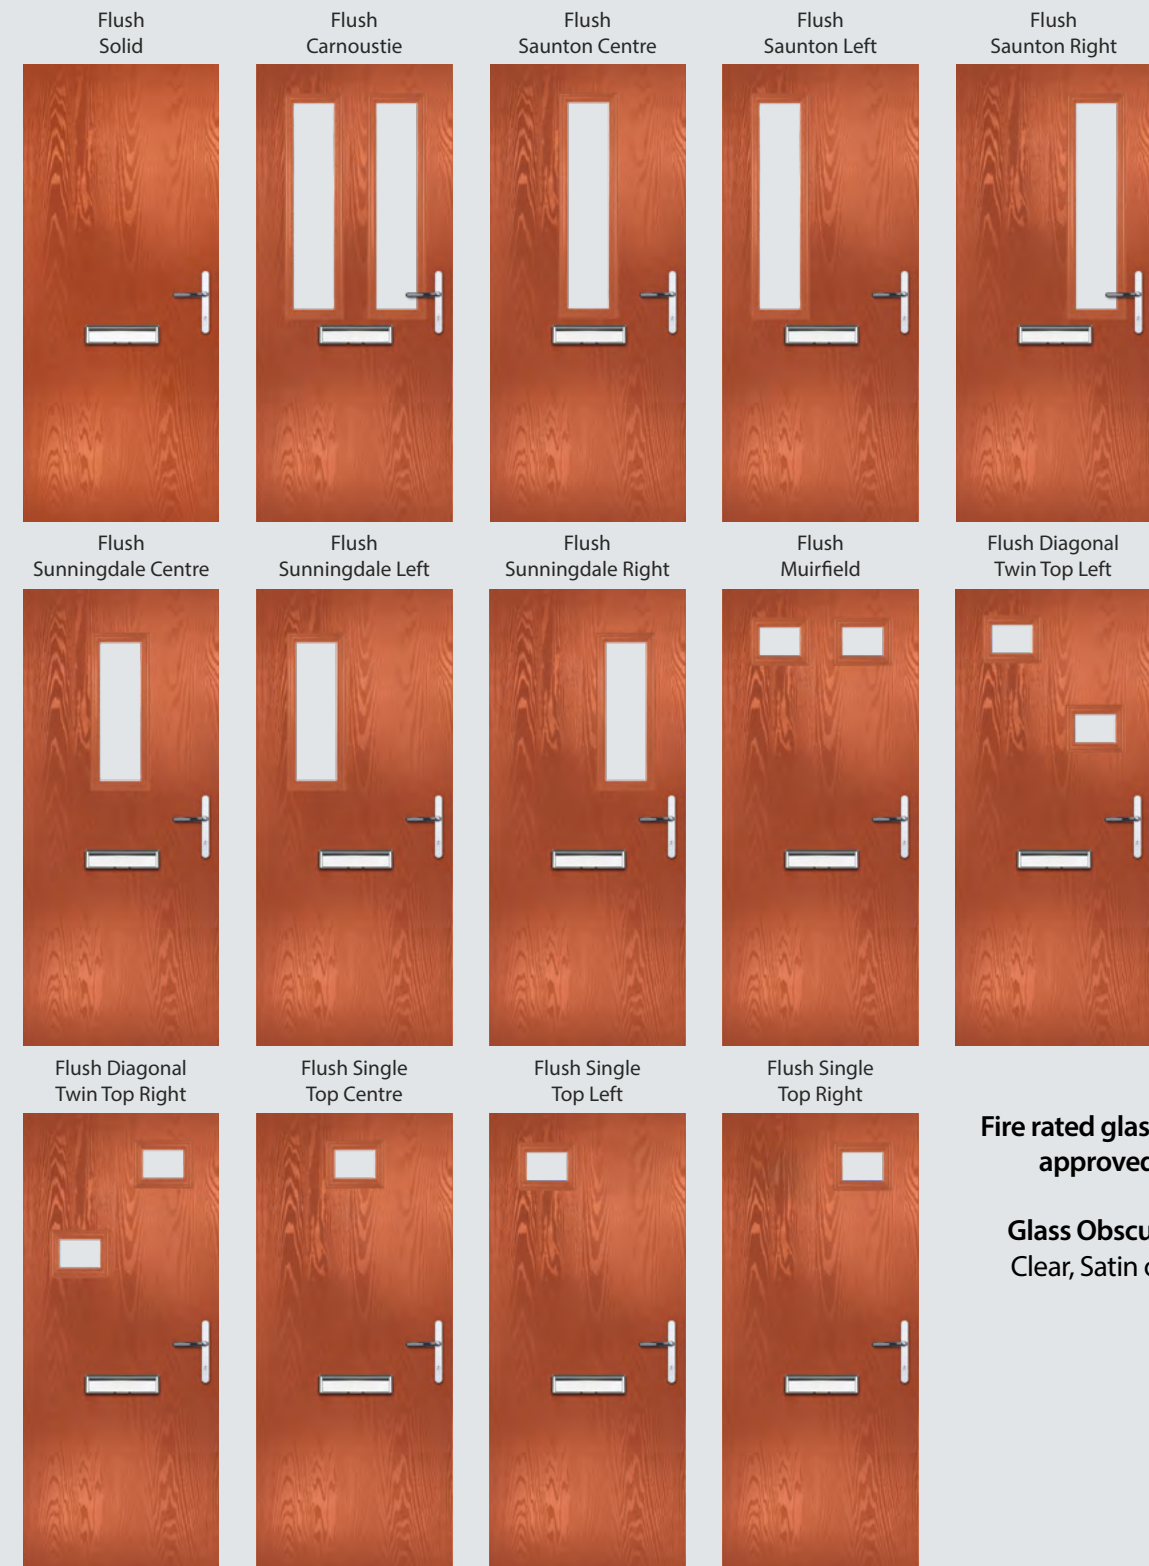

Flush

The Flush is a smooth, modern blank with no mouldings. Incredibly versatile the subtle wood-grain looks just as good as a solid as it does with a variety of glazing options from Saunton through to Single.

Door leaf height	
Minimum	Maximum
1913mm	2013mm
Minimum door leaf width	
Glazed	Solid
758mm	722mm
Maximum door leaf width	
Glazed or Solid	
914mm	

Door furniture for illustrative purposes only. Please see page 22.

Modern. Accessible. Safe.

Approved for internal applications only.

Fire rated glass options from approved supplier.

Glass Obscurity Options
Clear, Satin or Stippolyte