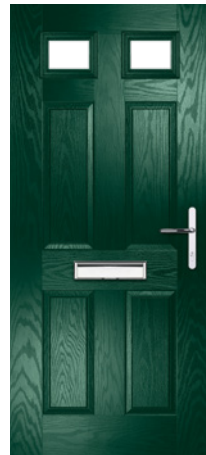

DOOR STYLES

TRADITIONAL SERIES

Muirfield

TRADITIONAL SERIES