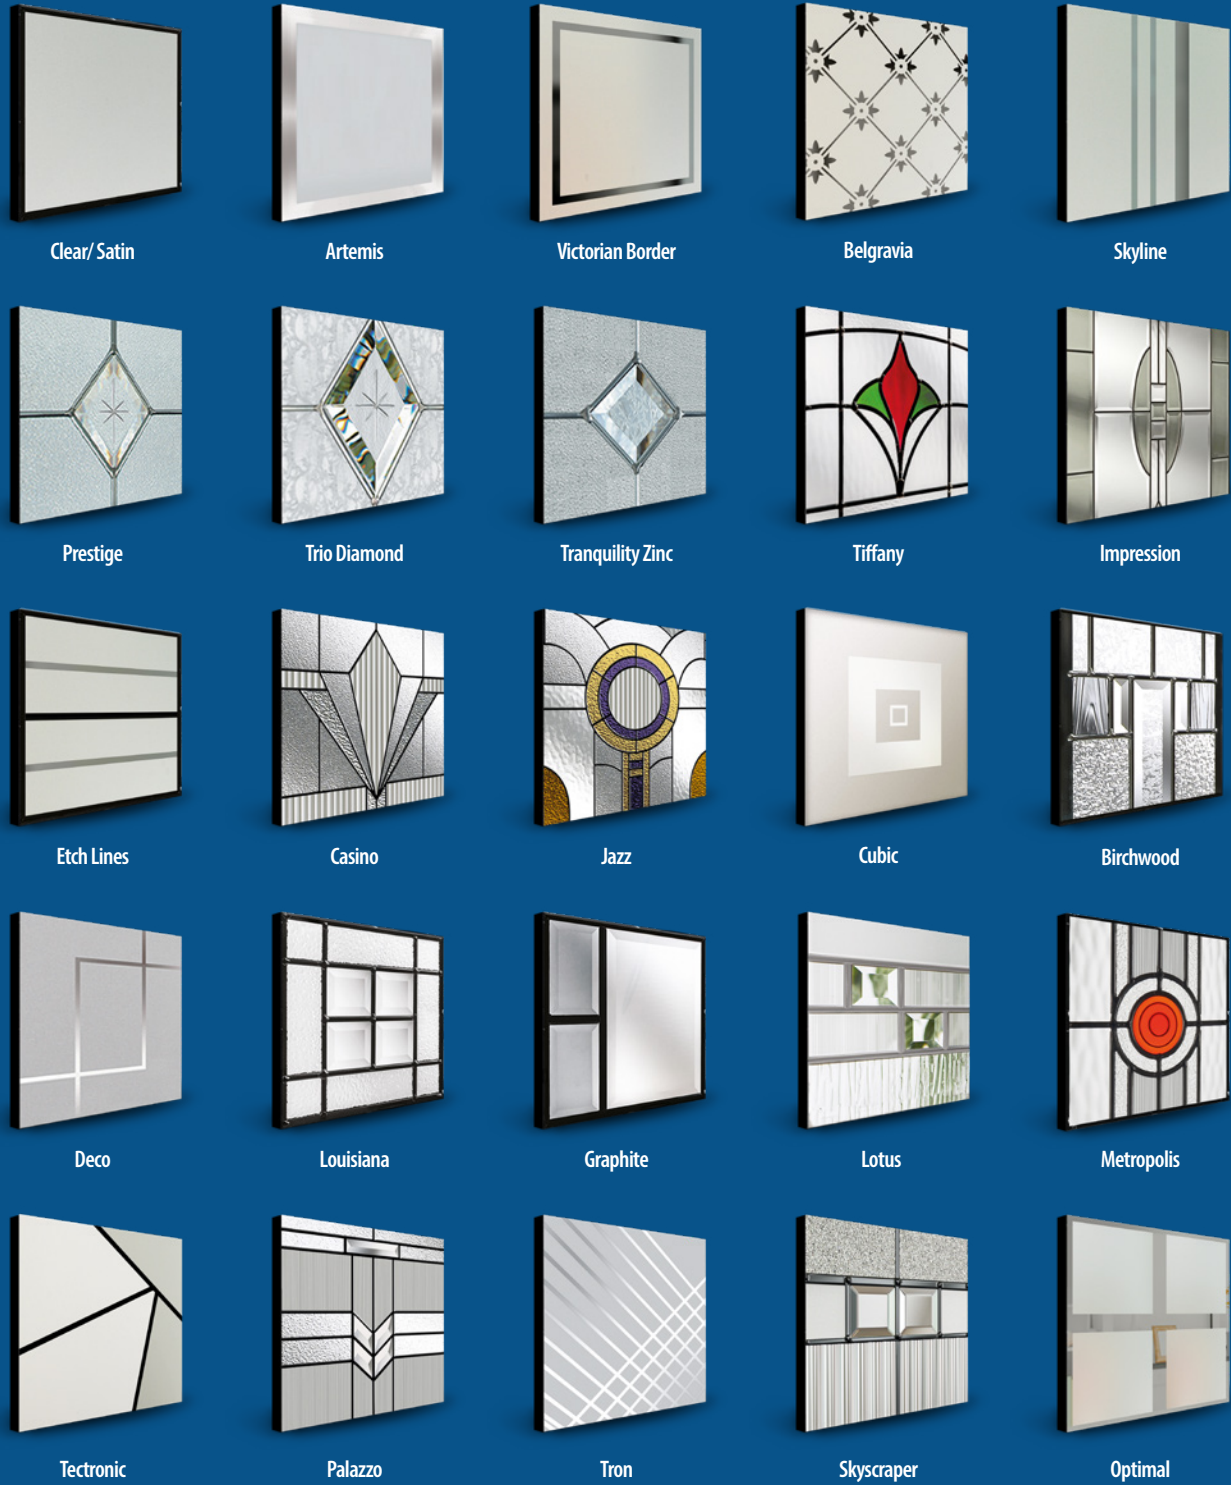

GLASS OPTIONS

GLASS AVAILABILITY

	Clear/Satin*	Artemis	Victorian Border	Belgravia	Skyline	Prestige	Trio Diamond	Tranquility Zinc	Tiffany	Impression	Etch Lines	Casino	Jazz	Cubic	Birchwood	Deco	Louisiana	Graphite	Lotus	Metropolis	Tectronic	Palazzo	Tron	Skyscraper	Optimal
Carnoustie / Knightsbridge	•	•	•	•		•	•	•	•	•				•	•		•	•		•	•	•		•	
Birkdale	•	•	•	•		•	•	•	•	•				•	•		•	•		•	•	•		•	
Penina	•	•	•	•		•	•	•	•	•				•	•		•	•		•	•	•		•	
Pinehurst	•	•	•	•				•						•			•	•							
Tron	•	•	•	•		•	•			•					•		•			•	•				
Muirfield	•	•	•	•		•	•	•		•				•	•		•			•	•	•			
Riviera	•	•	•			•	•			•					•										
Portrush	•	•	•			•	•			•					•										
Sunburst	•																								•
Lytham / Tatton	•		•				•					•					•			•		•			
Lytham / Tatton 4 Grid & 9 Grid	•																								•
Turnberry	•		•					•																	•
Turnberry 11 Grid	•																								•
Gleneagles	•		•							•							•	•	•						•
Gleneagles 4 Grid	•																								•
St Mark	•		•					•	•	•							•								•
Belfry 1 & 3	•	•	•	•				•						•			•	•							
Pevero	•	•	•	•				•						•			•	•							
Sunningdale	•	•	•	•		•	•			•					•		•	•		•	•				
Merion / Eaton	•	•	•	•								•	•				•			•					•
Merion / Eaton 4 Grid	•																								•
Chantilly	•	•	•			•	•			•															
Seminole 4	•	•	•	•		•	•	•		•				•	•		•	•		•	•	•			
Vilamoura	•	•	•	•		•	•	•		•				•	•		•	•		•	•	•			
Oakmont	•		•	•	•									•					•		•			•	
Augusta	•	•	•							•	•					•	•	•	•	•	•		•		•
Augusta Long	•	•	•				•		•	•	•					•	•	•	•	•	•		•		•
FLiP Barcelona	•	•	•	•		•	•	•		•				•	•		•			•	•	•			
Monza II / Enzo Augusta	•	•	•							•	•					•	•	•	•	•	•		•		•
Monza II / Enzo Augusta Long	•	•	•				•		•	•	•					•	•	•	•	•	•		•		•
Monza II Square	•	•	•	•				•						•			•	•							
Monza II Oakmont	•		•	•	•									•					•		•			•