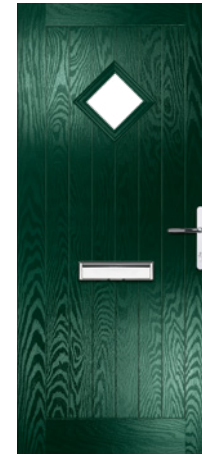

DOOR STYLES

TRADITIONAL SERIES

Belfry

TRADITIONAL SERIES