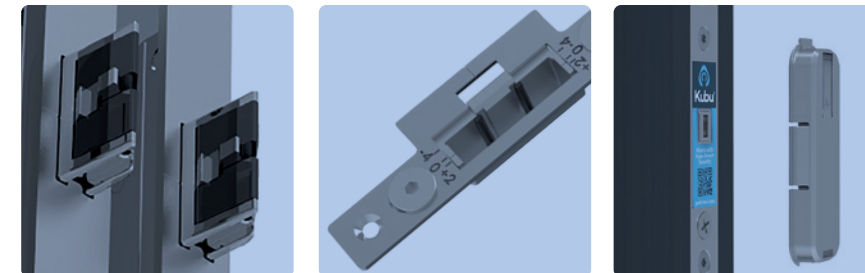

High-Security Multi-Point Lift-Lever Door Lock, Equipped for Smart Security

Boasting the largest chamfered hooks and centre deadbolt in the UK, this unique combination delivers class leading security, compression performance, and ease of use for doors manufactured from uPVC, timber and modern composite materials.

Designed to work seamlessly with Kubu Smart Security sensors, the Avantis MPL not only provides premium physical security, but industry leading Smart Security too.

High-Performance Auto-Firing Multi-Point Door Lock, Equipped for Smart Security

Ideal for heritage style doors or those with pull-bar handles, the Avantis MagnaBolt is the only AutoLock on the market developed to work with Kubu Smart Security sensor technology.

Engineered to reduce operating forces to almost zero, the clever combination of self-lubricating polymers, stainless steel, and zinc-coupled with an innovative bolt and keep design, ensures incredibly smooth operation and exceptional security.