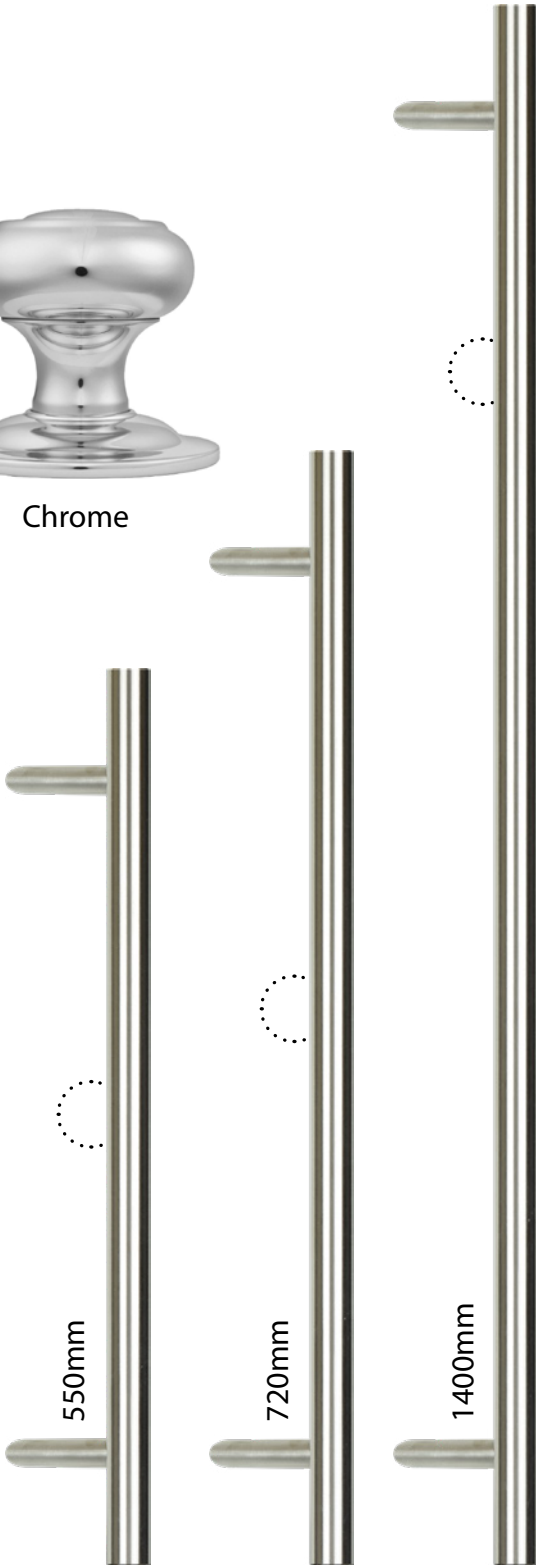

HARDWARE OPTIONS

Satin

Gold

Chrome

Pull bar outside only incorporates our Cylinder Door Pull.

Pull bar both sides incorporates our Pull Bar Escutcheon in satin.

○ Indicative lock position only for the 550mm, 720mm and 1400mm pull bar handle