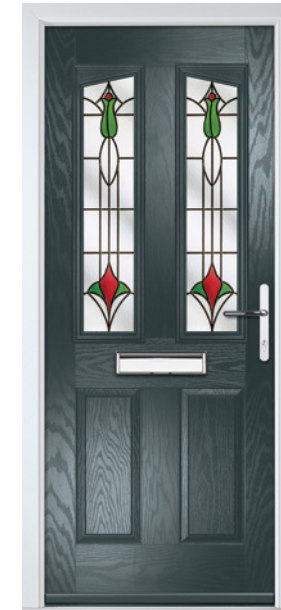

PENINA

Colour: Anthracite Grey
Glass: Tiffany