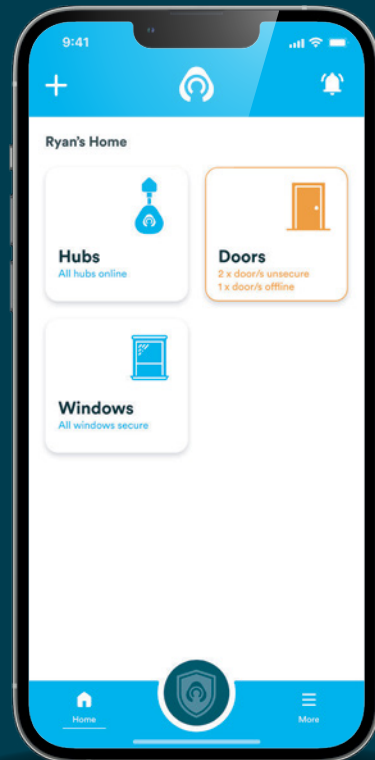

Be sure it's secure with Kubu Smart Security.

Our range of BRiTDOR doors are built to work with multi award-winning Kubu Smart Security Sensors. The sensors, which can be purchased independently, are easy to install and are completely concealed within the door frame, so your new door can be Smart while still looking smart.

Kubu monitors the security status of your door in real time and will send you a notification via a dedicated app if it's not secure, giving you the opportunity to put things right. It also links up with Alexa, and other Smart Home products to create actions such as turning your lights on when the door is opened.