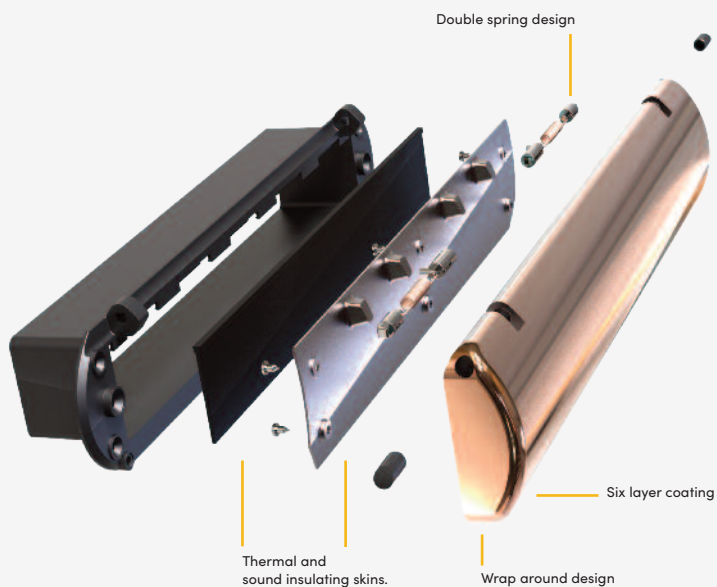

ULTION | Sweet

Better news. Multi-layer insulated letter box.

As well as looking great the Ultion Sweet letter box is really clever. The traditional frame and flap design is replaced with a single wrap around design to stop the elements creeping through the butt joints.

Two internal skins bring additional sound and thermal insulation.