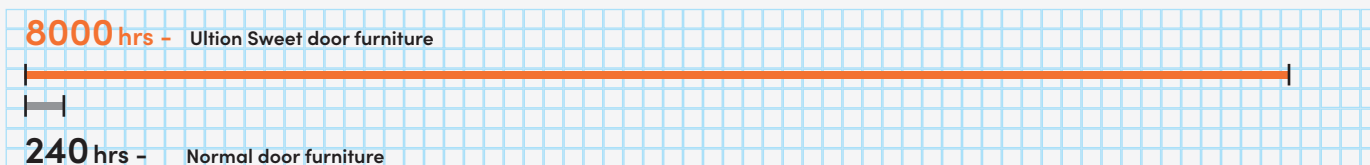

ULTION | Sweet

Kerb appeal becomes curve appeal.

Ultion Sweet's unique edgeless design rethinks door furniture and creates long lasting beauty with design simplicity.

6 Colour options.

With chrome, gold, black, white, satin nickel and rose gold, there's a Sweet for everyone.

Cycle test champion.

Not all door handles have their build quality tested in a cycle test. But those that do hope to achieve the accreditation standard of 100,000 cycles. Ultion Sweet was still opening and closing doors after 360,000.