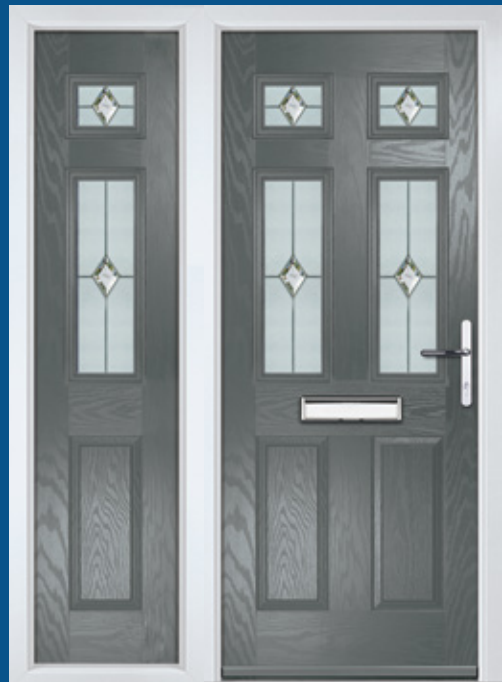

# SIDELIGHTS

A range of panelled and flush sidelights to suit any door style.

Sidelight: Solid

Sidelight: Muirfield

Sidelight: Penina

Sidelight: Birkdale

Sidelight: Troon

Flush Sidelight: Medinah