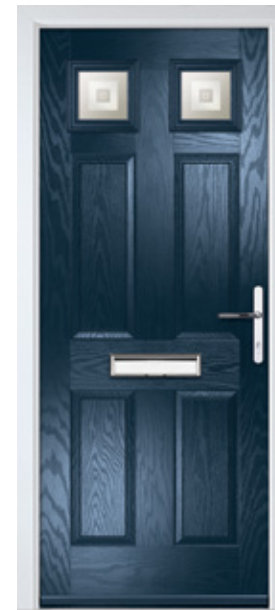

PINEHURST

Colour: Blue
Glass: Cubic