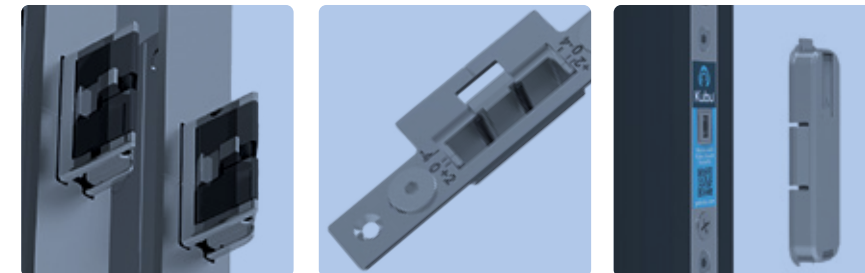

High-Performance Auto-Firing Multi-Point Door Lock, Equipped for Smart Security

Ideal for heritage style doors or those with pull-bar handles, the Avantis Autofire is the only AutoLock on the market developed to work with Kubu Smart Security sensor technology.

Engineered to reduce operating forces to almost zero, the clever combination of self-lubricating polymers, stainless steel, and zinc - coupled with an innovative bolt and keep design, ensures incredibly smooth operation and exceptional security.