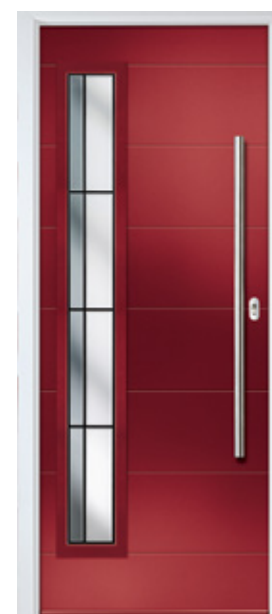

Colour: Pebble Grey
Glass: Lotus

AUGUSTA LONG LEFT

Colour: Red
Glass: Graphite