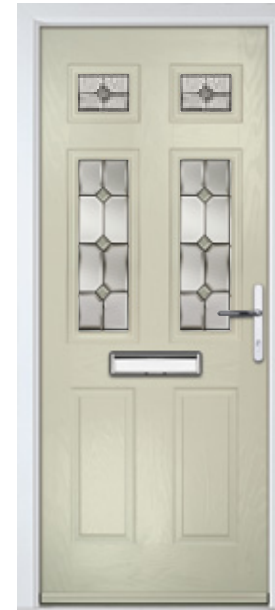

TRADITIONAL SERIES

TROON

Colour: Pebble Grey
Glass: Impression