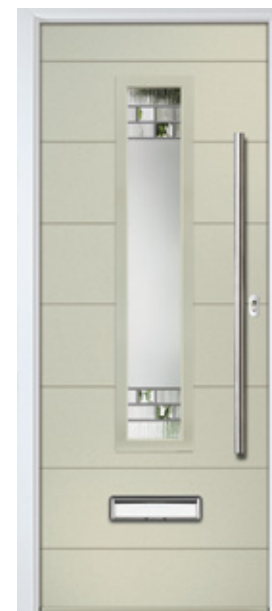

ENZO COLLECTION

Including Augusta and Augusta Long. Ultra modern with a pre-engraved edge to edge line design and smooth Links-style finish.

AUGUSTA

AUGUSTA LONG

ENZO SOLID

AUGUSTA LONG LEFT

AUGUSTA RIGHT

SPECIALY SELECTED