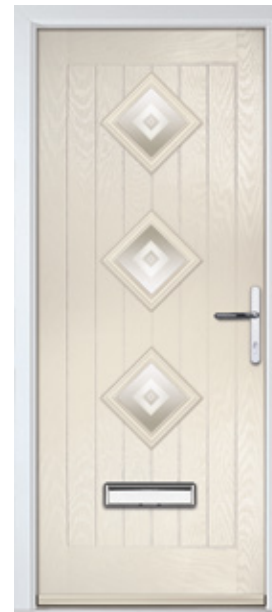

BELFRY 3

Colour: Cream
Glass: Cubic